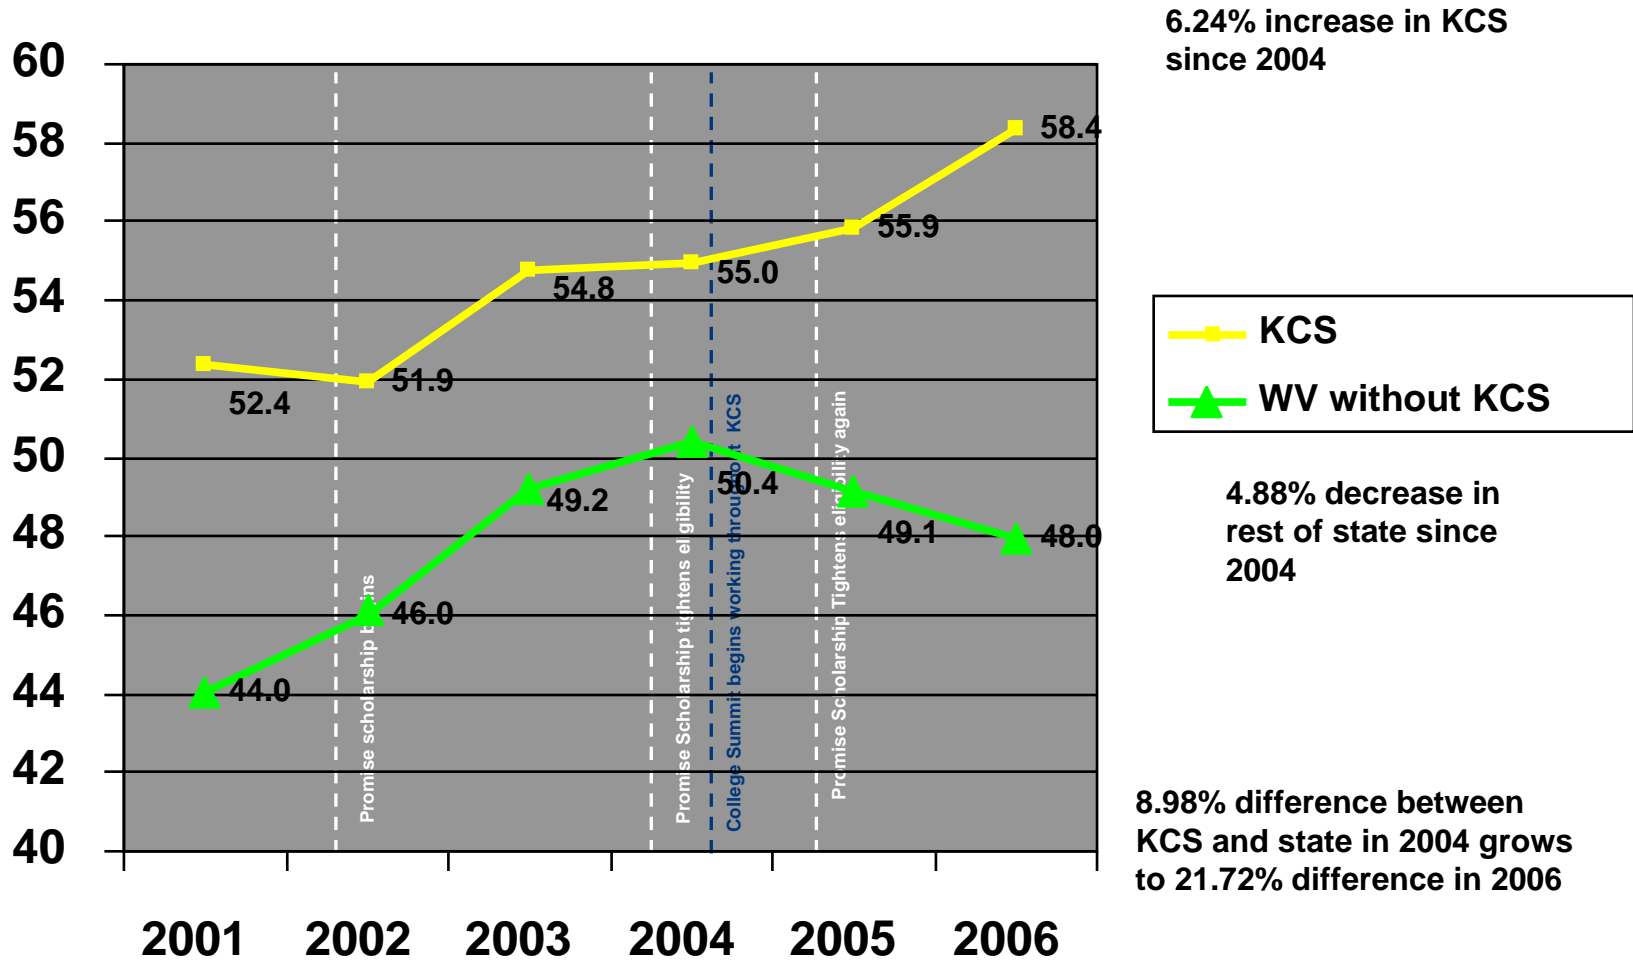

# In-State College-Going: WV compared with KCS

# Applications: January 15, 2008